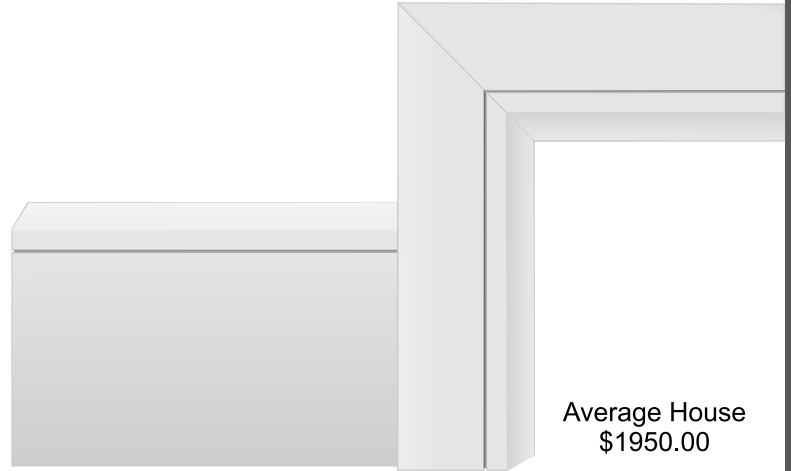

## Exclusive Collection

*Innovative, chic, savvy*

MELBOURNE  
Casing  
\$0.99

LA  
Baseboard  
\$1.19

Average House  
\$1950.00

SIX PANEL  
\$90.00

Average House  
\$1080.00

TWO PANEL  
ARCH  
\$105.00